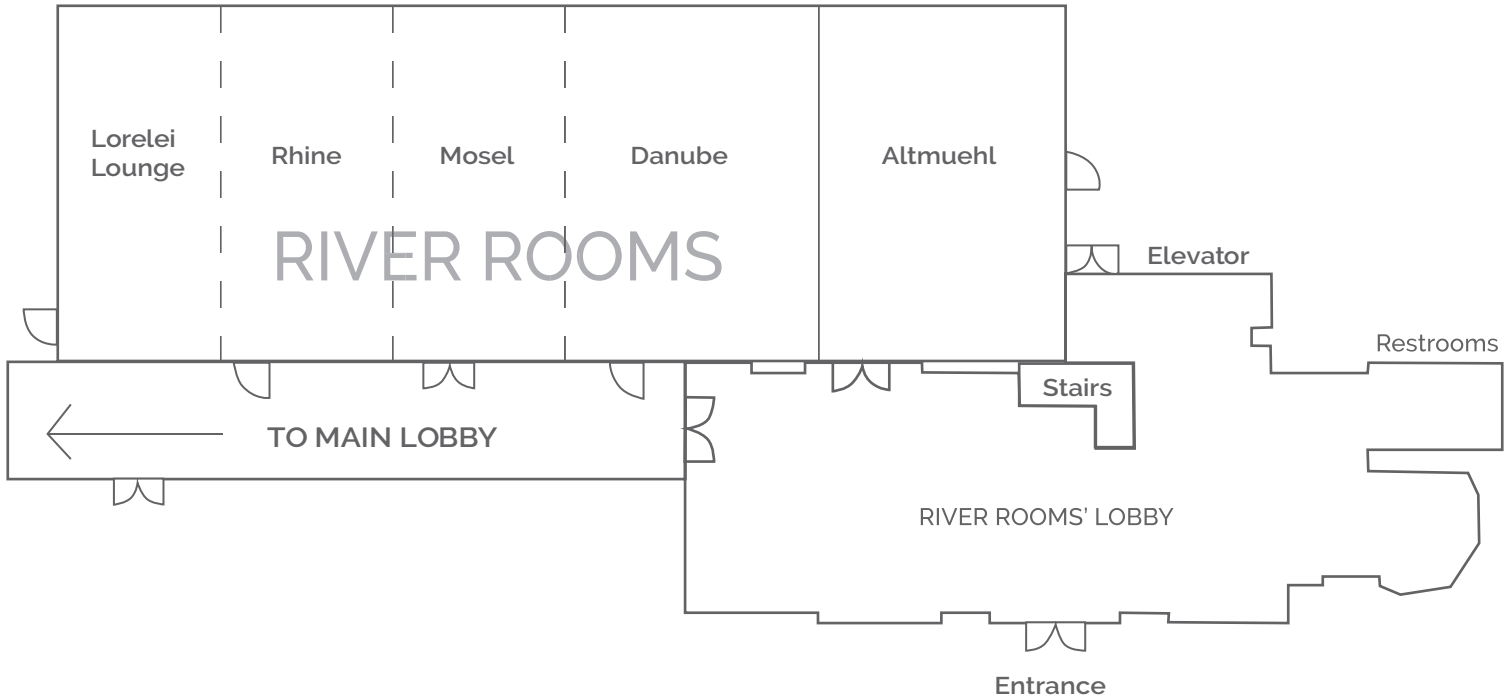

MAP OF BAVARIAN INN LODGE

RIVER ROOMS & LORELEI LOUNGE

(First floor of the conference center)

COMPOSER ROOMS

(Second floor of the conference center)