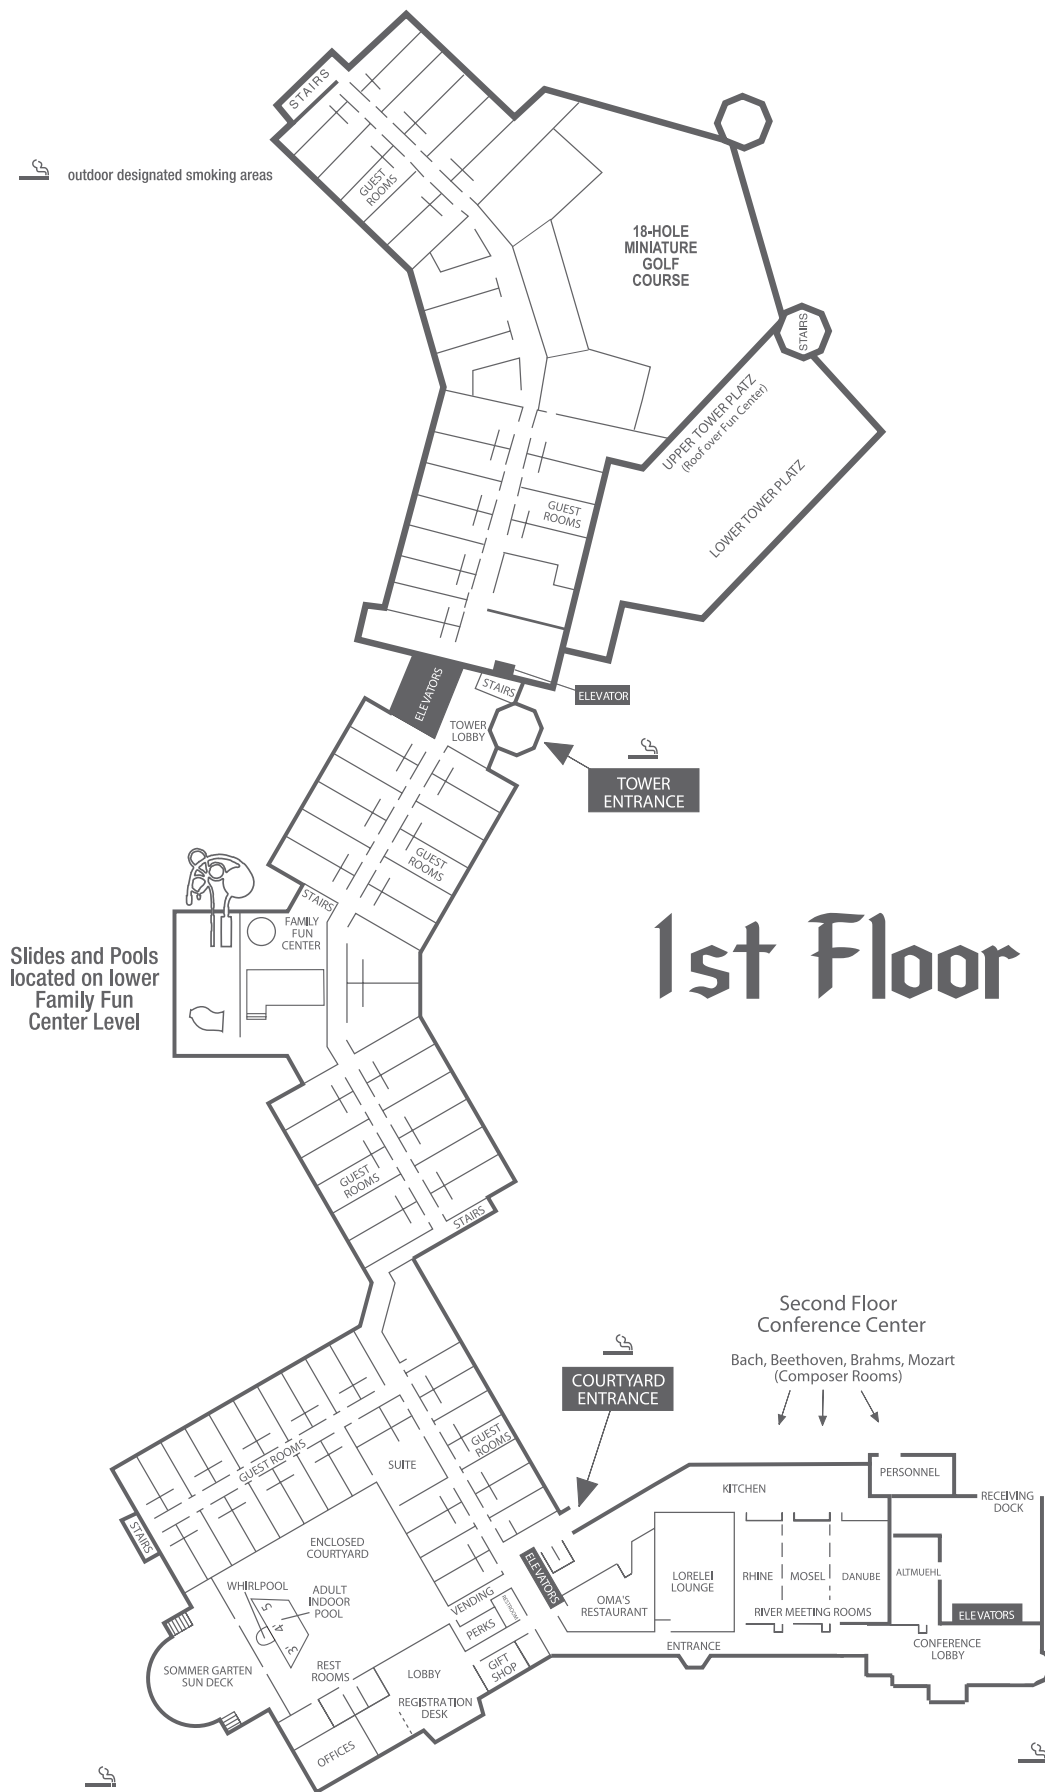

MAP OF BAVARIAN INN LODGE

RIVER ROOMS & LORELEI LOUNGE

(First floor of the conference center)

COMPOSER ROOMS

(Second floor of the conference center)